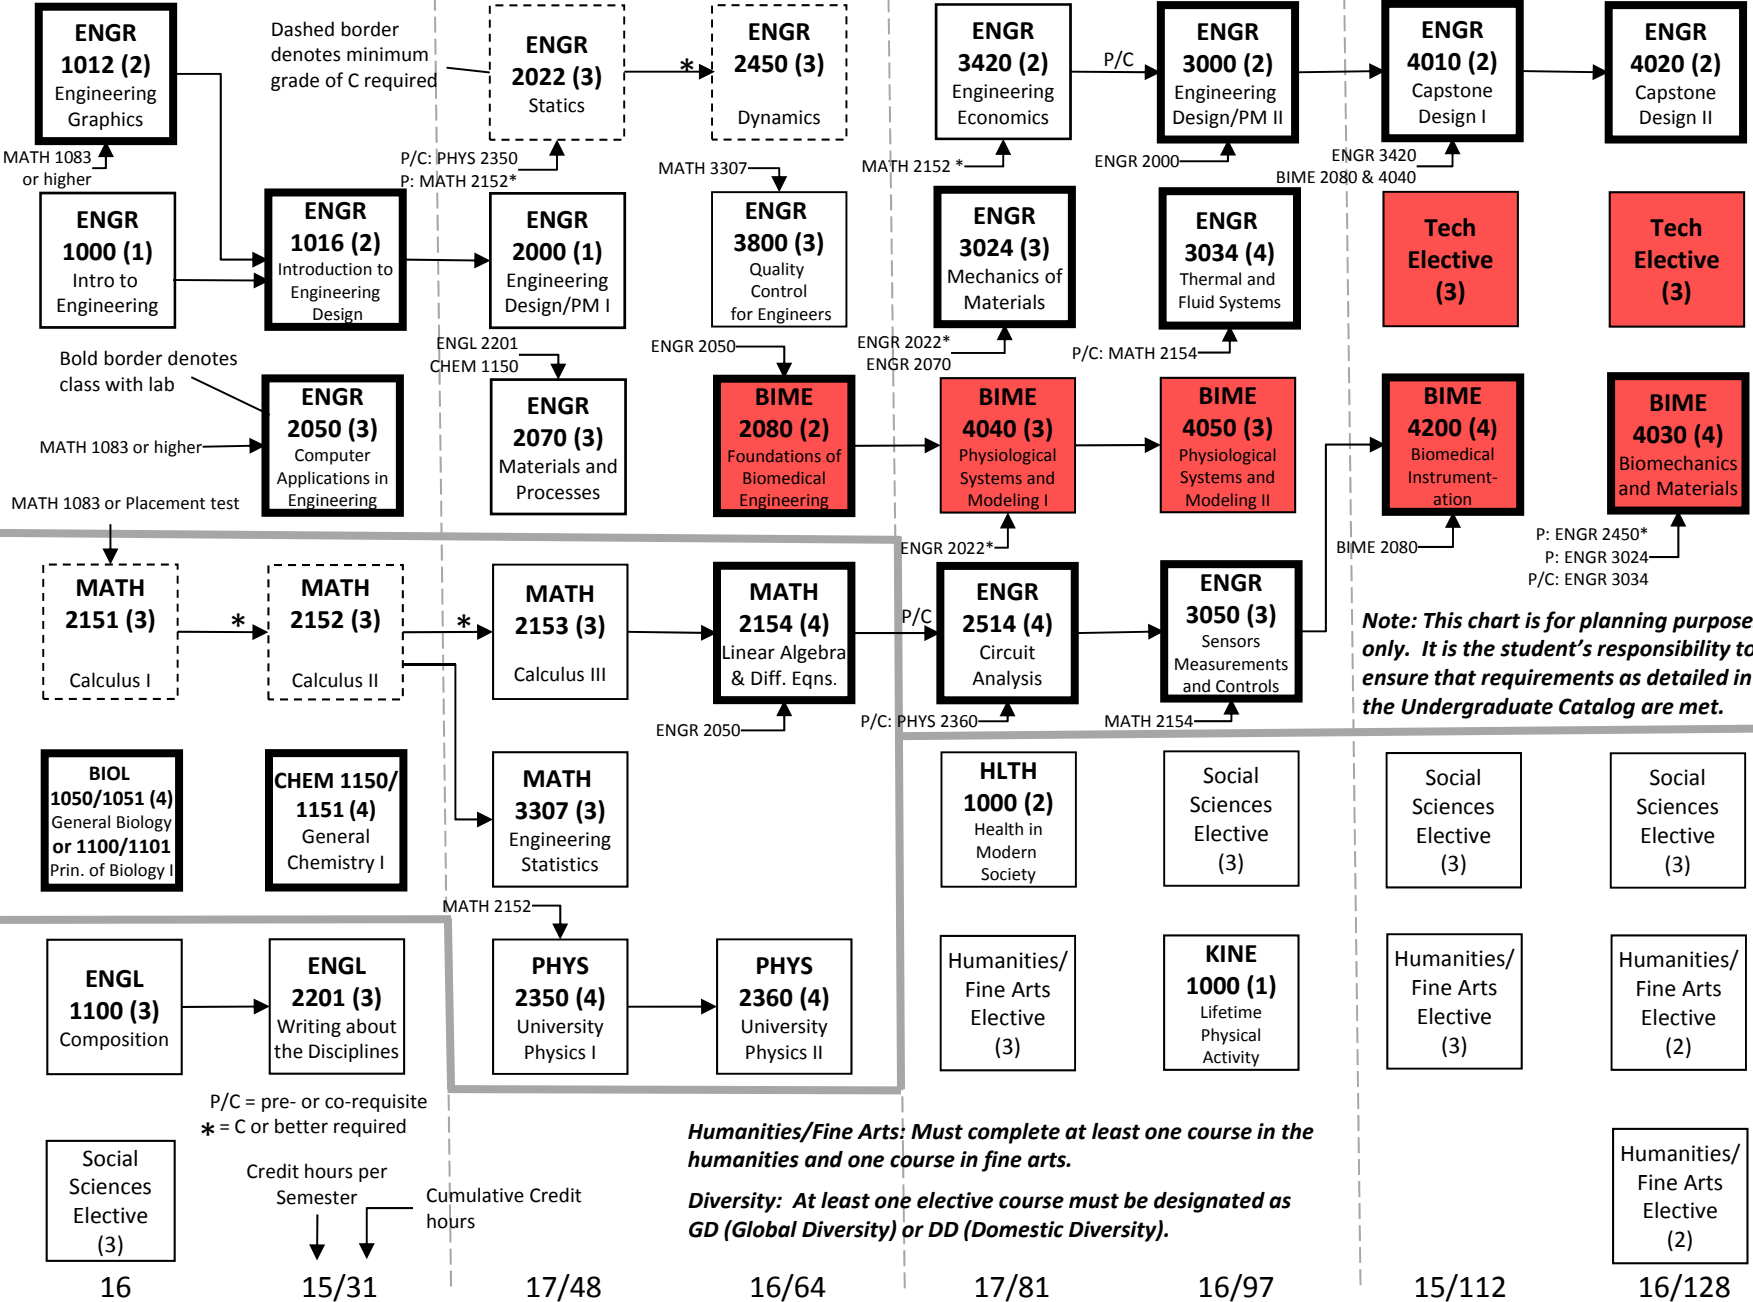

# BSE – Biomedical Engineering (BIME) Concentration - 2016

Engineering: 43 core hours + 22 concentration hours

Math/Science : 32 hours

General: 31 hours

FRESHMAN

SOPHOMORE

JUNIOR

SENIOR