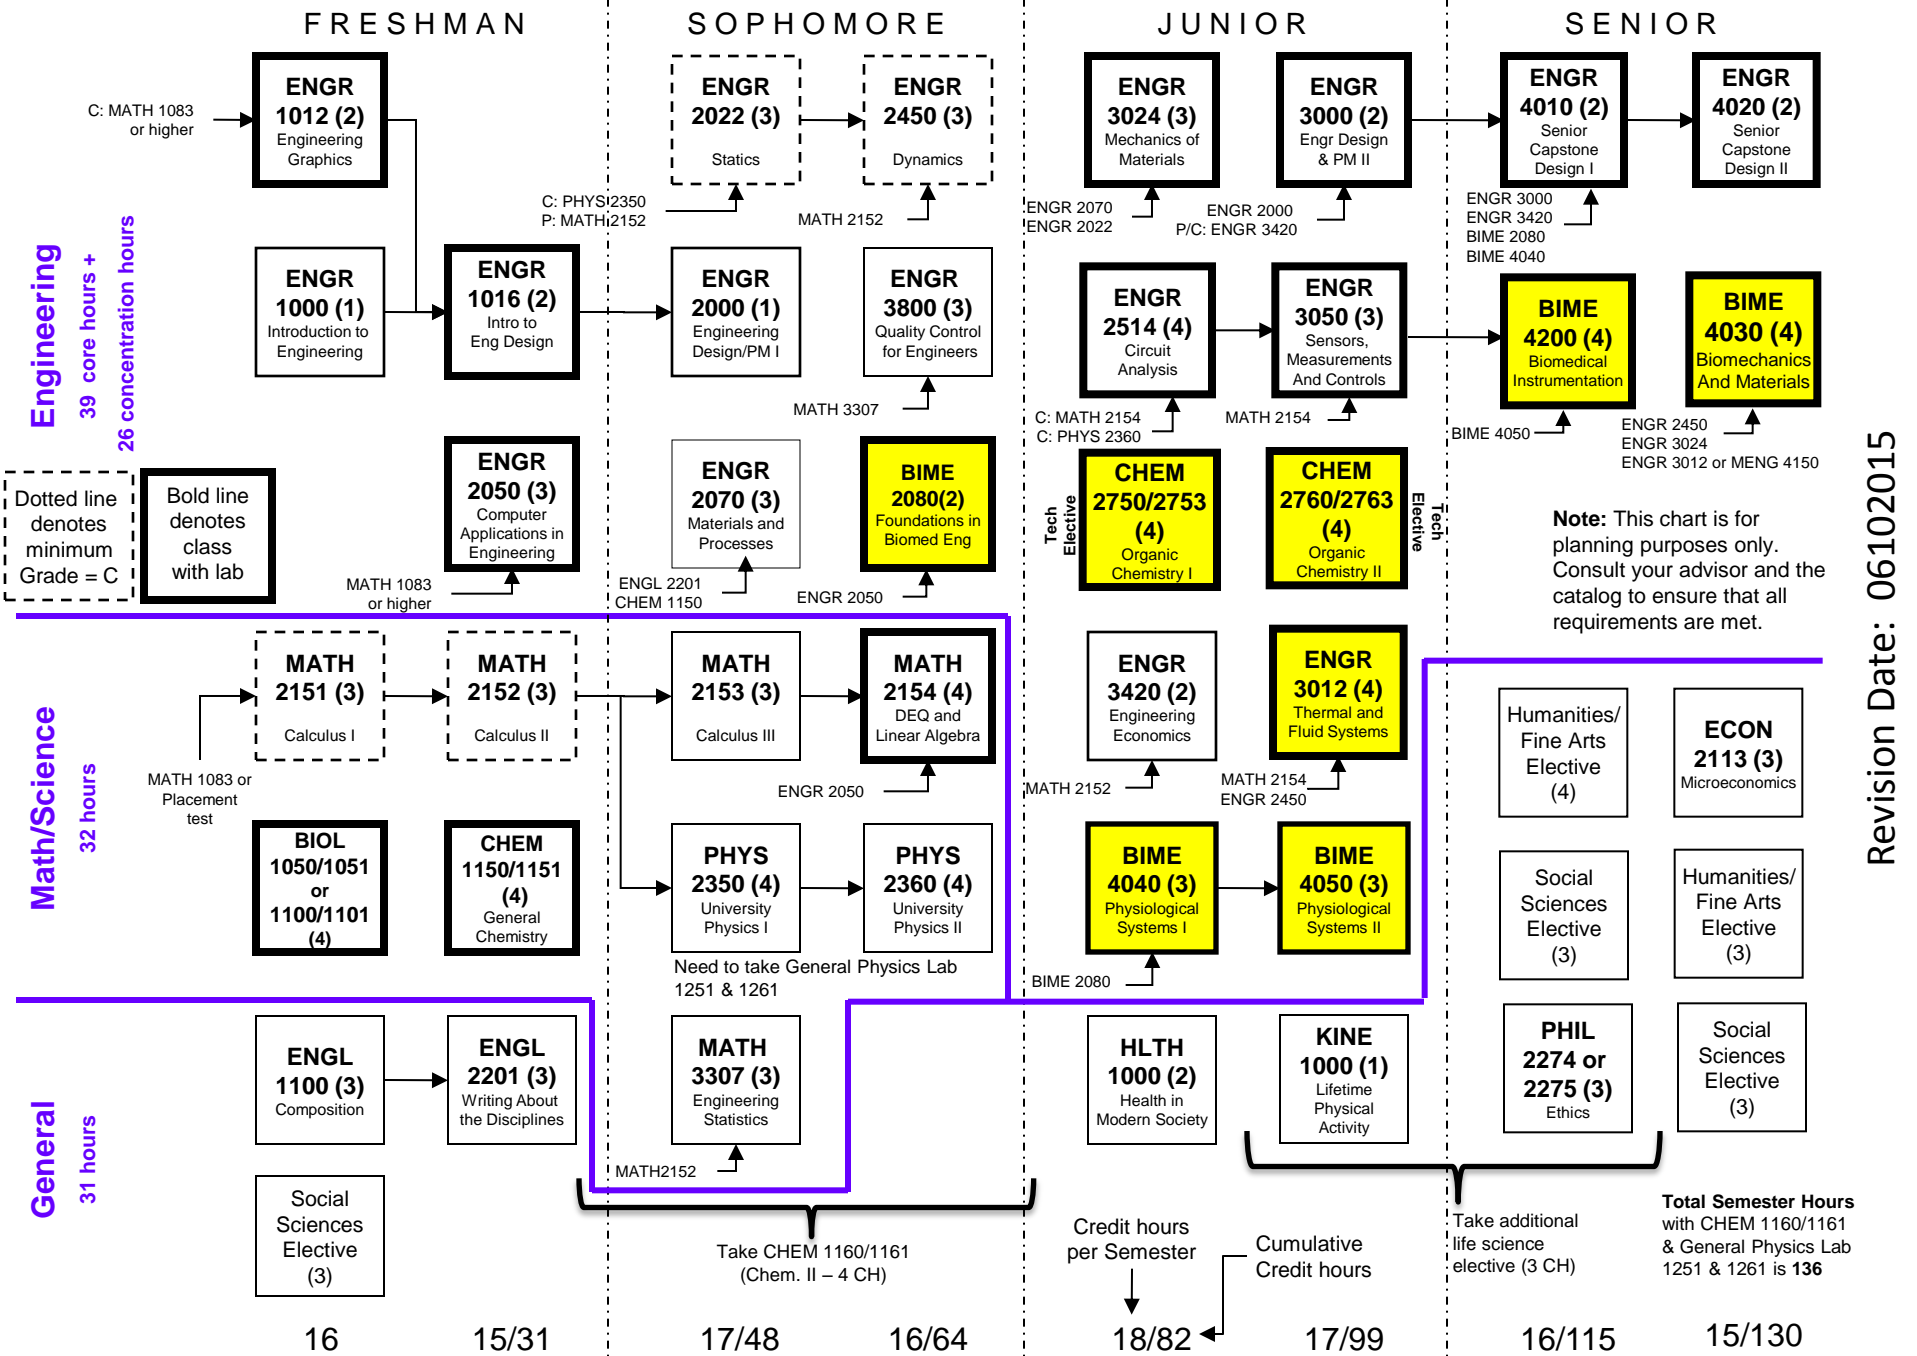

# BSE – Biomedical Engineering (BIME) Concentration – PreMed Option

Revision Date: 06102015