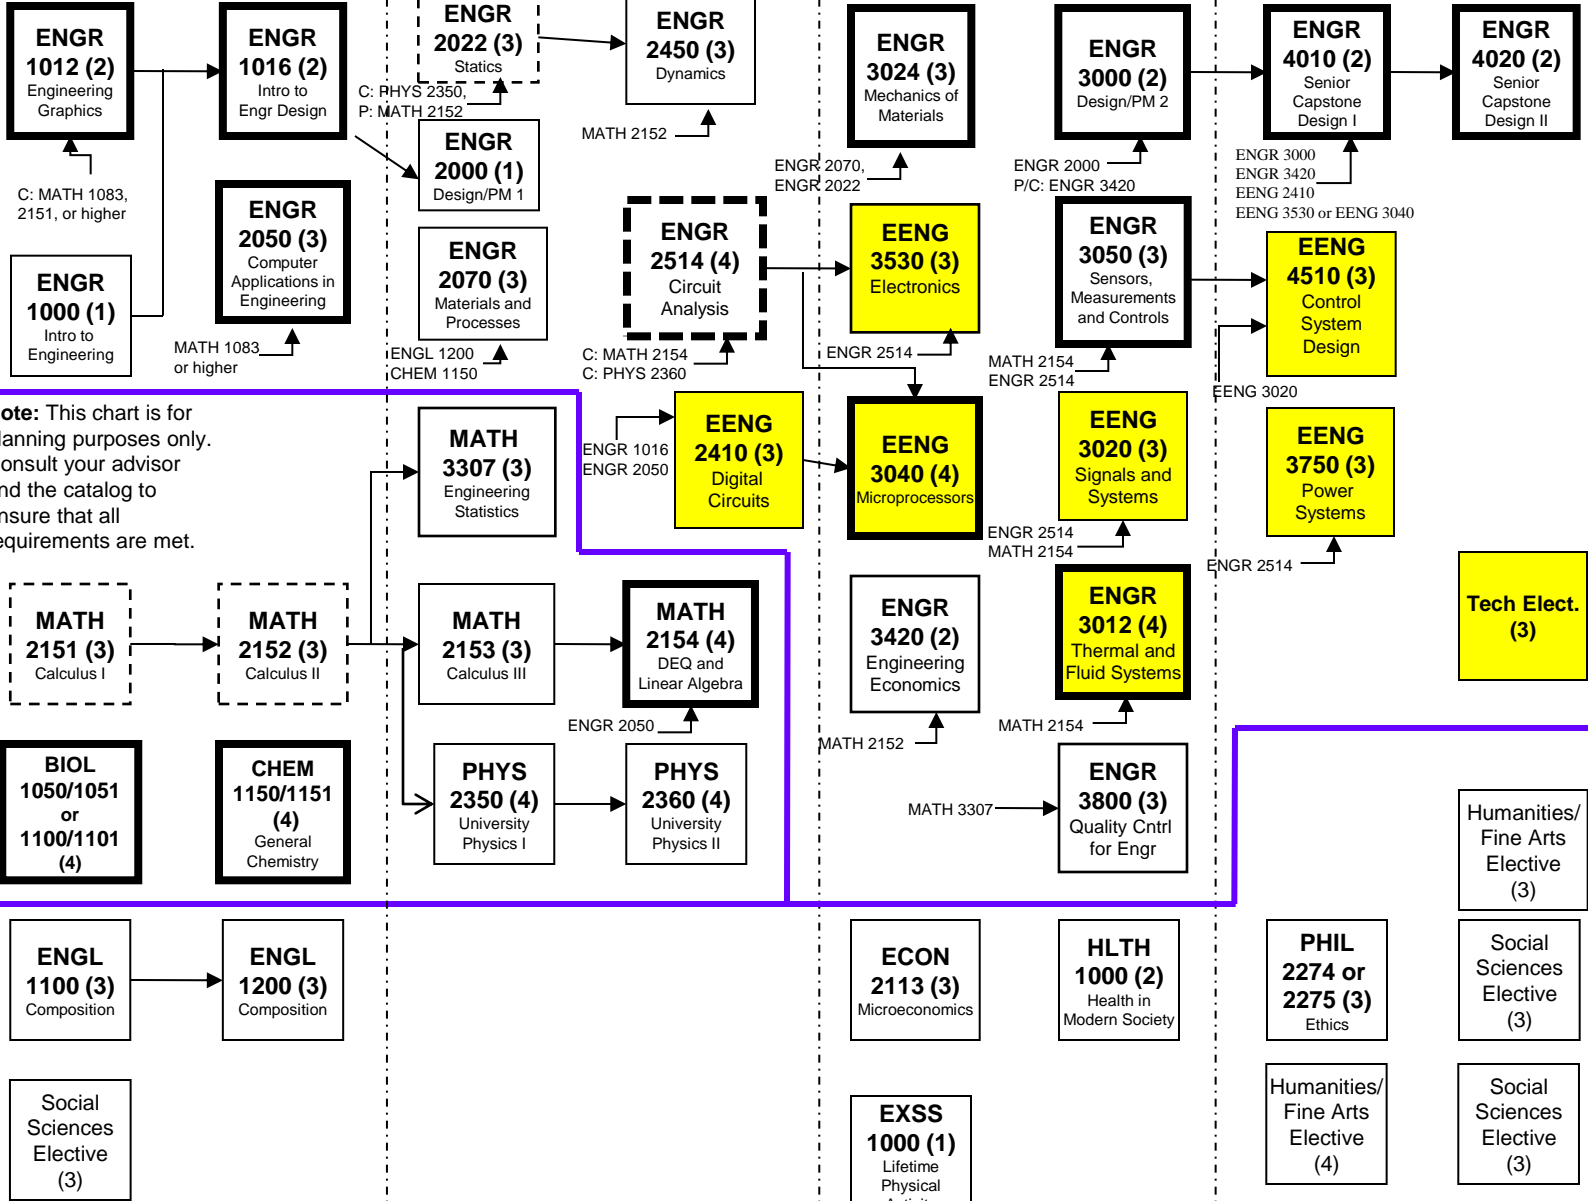

BSE – Electrical Engineering (EENG) Concentration

FRESHMAN

SOPHOMORE

JUNIOR

SENIOR

Engineering
39 core hours +
26 concentration hours

Math/Science
32 hours

General
31 hours

Dotted line denotes minimum Grade = C

Note: This chart is for planning purposes only. Consult your advisor and the catalog to ensure that all requirements are met.

Classes shown in bold outline contain a lab component

16

15/31

17/48

18/66

16/82

17/99

15/114

14/128