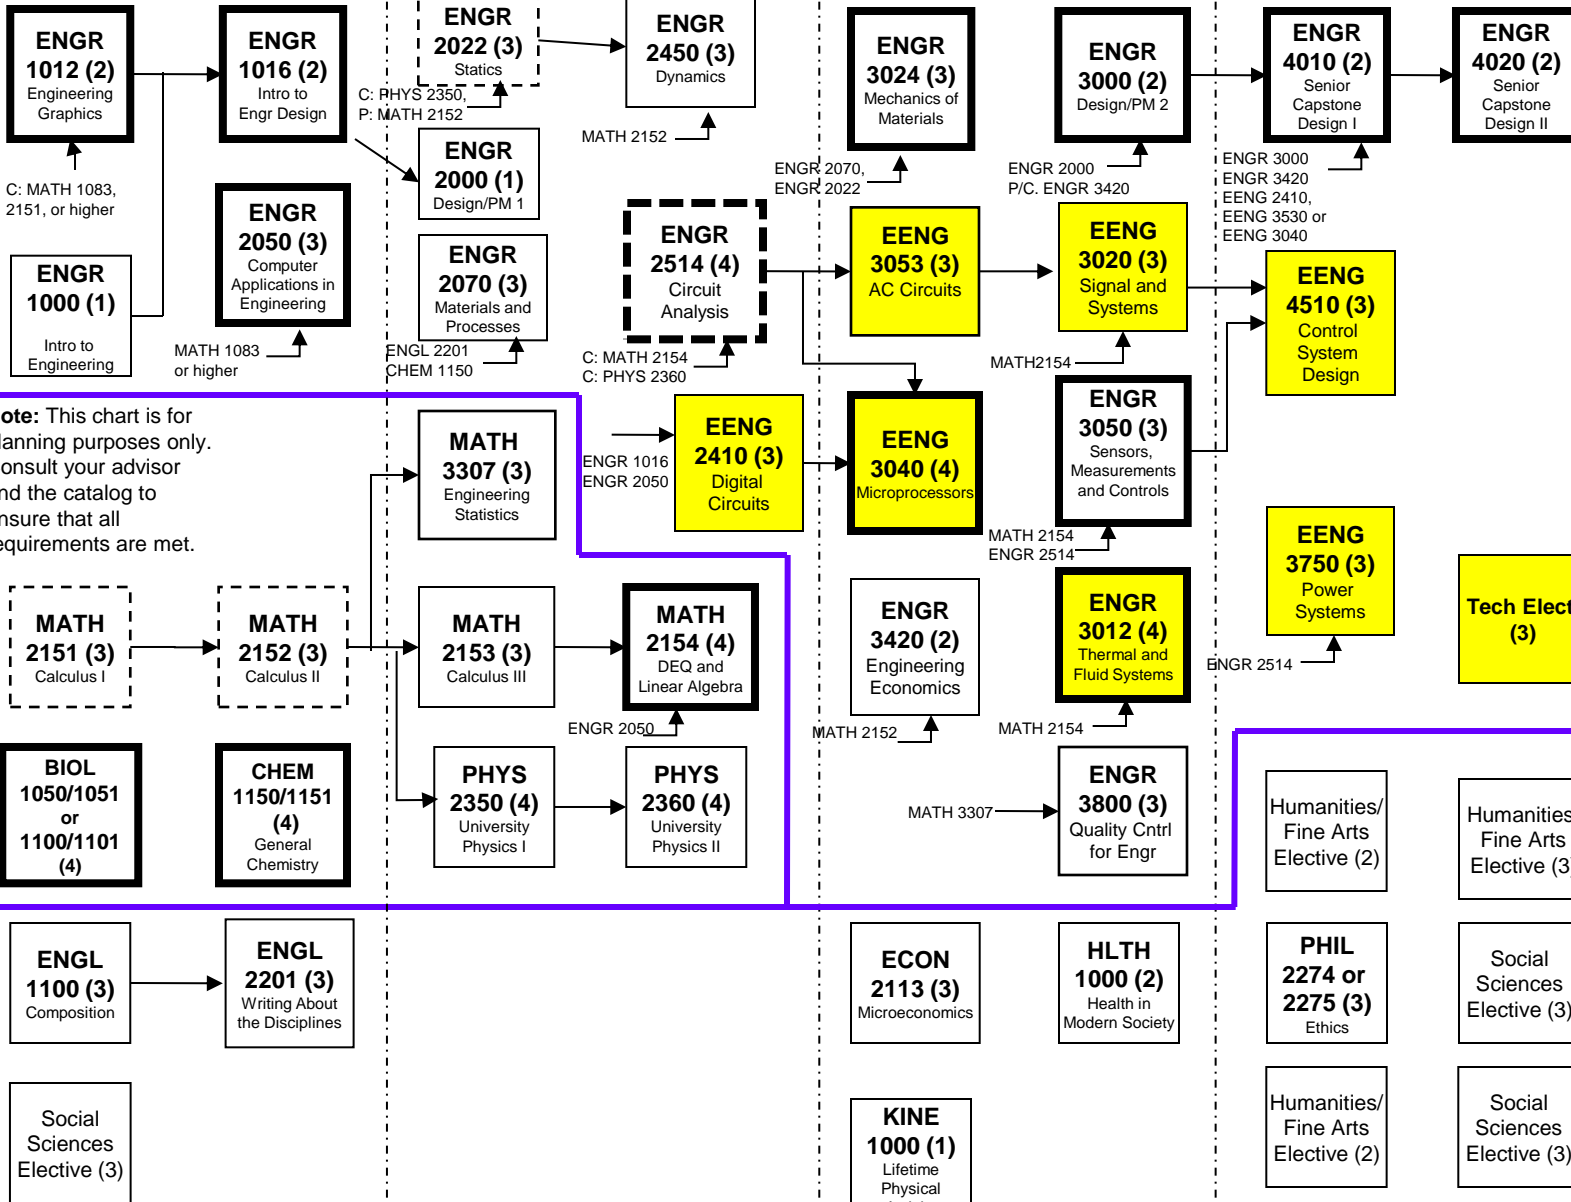

# BSE – Electrical Engineering (EENG) Concentration

FRESHMAN

SOPHOMORE

JUNIOR

SENIOR

Engineering  
39 core hours +  
26 concentration hours

Dotted line denotes  
minimum  
Grade = C

**Note:** This chart is for planning purposes only. Consult your advisor and the catalog to ensure that all requirements are met.

Math/Science  
32 hours

Classes shown in bold outline contain a lab component

General  
31 hours

16

15/31

17/48

18/66

16/82

17/99

15/114

14/128