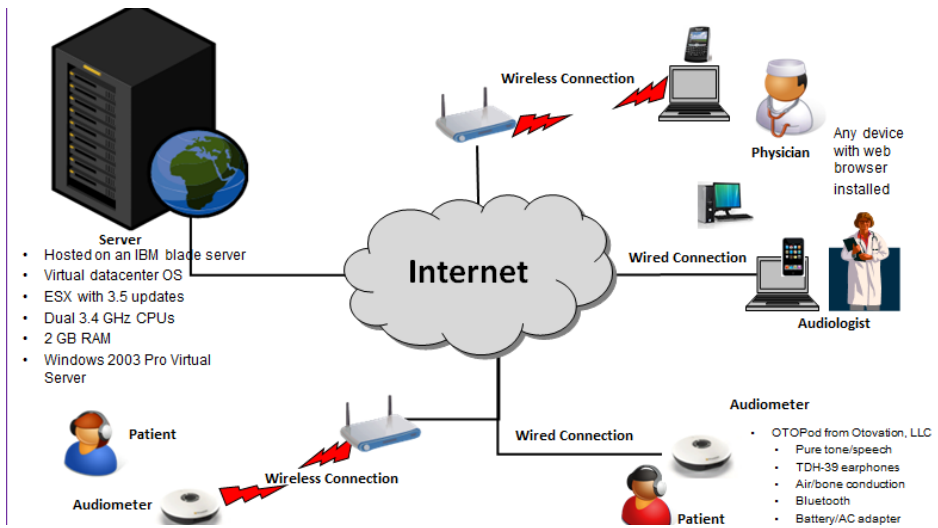

Dr. Jason Yao
 Professor, Electrical
 Engineering Concentration
 Coordinator
 Department of Engineering
 ECU College of Engineering and
 Technology
 Office: Slay 203
 Phone: 252-737-1029
 E-mail: yaoj@ecu.edu

Laboratory-Driven Engineering Education

- Student motivation
- Laboratory learning in informal settings
- Flipped classroom instruction
- Outcome assessment

Control System Design

- Mechatronics
- Dynamic system modeling
- Control system specifications
- Control system integration

Telemedicine and Telehealth

- Home care device design
- Long-term monitoring sensor design
- Wireless-enabled devices
- Pre-clinic test and analysis