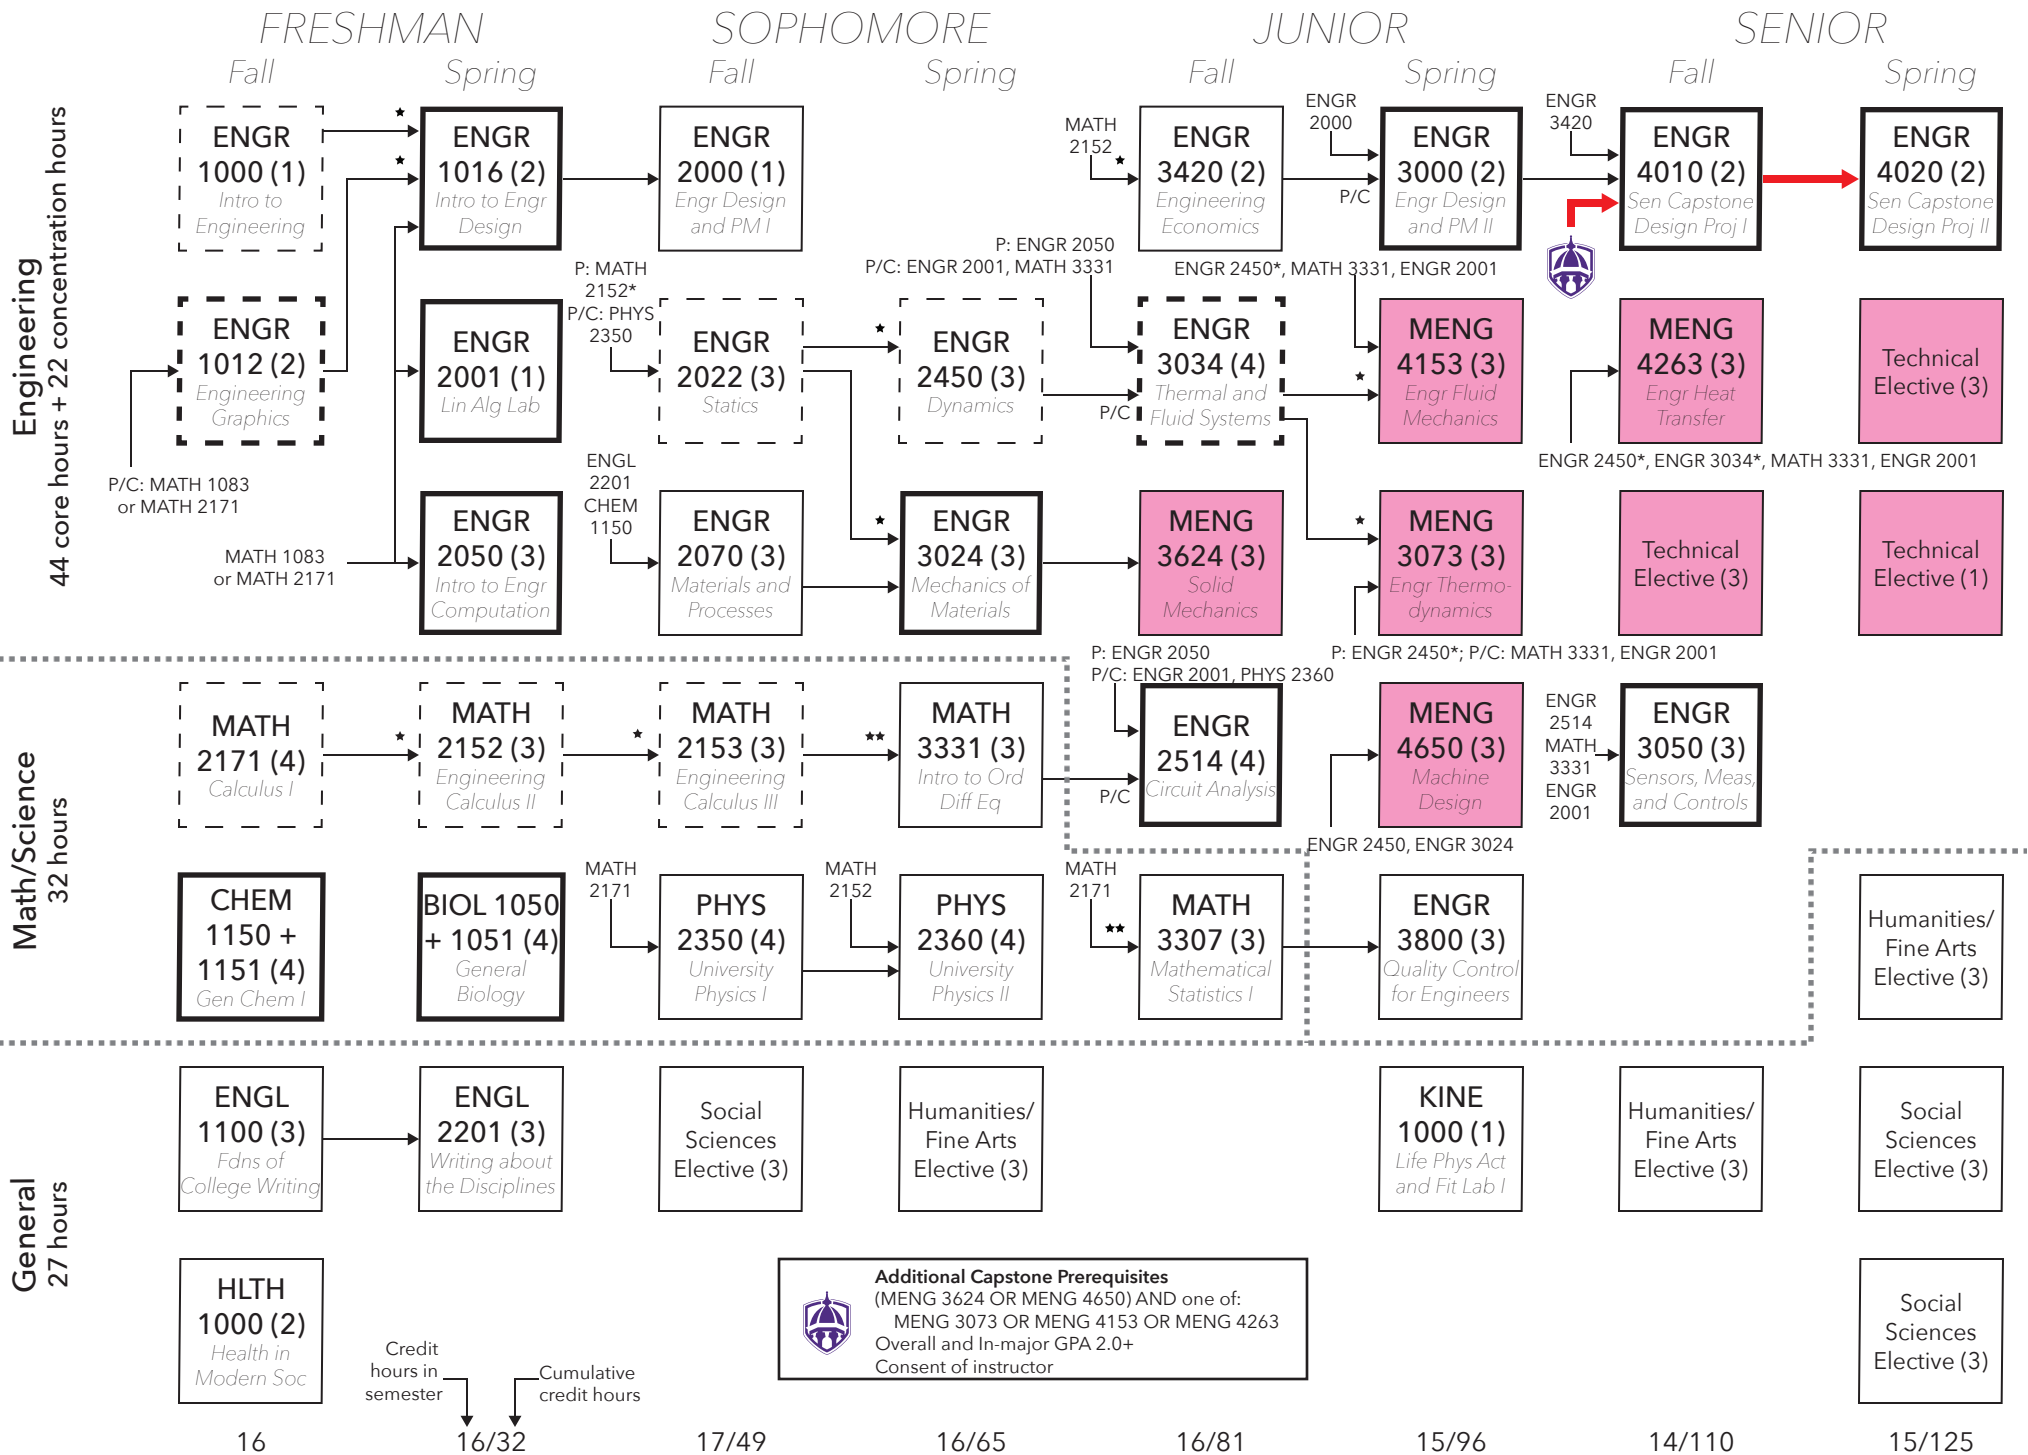

BS in Engineering with Mechanical Engineering (MENG) Concentration - 2024

BS in Engineering with Mechanical Engineering (MENG) Concentration - 2024

Legend

Dashed border indicates minimum course grade of C required

Bold border denotes course with lab

P/C = pre- or co-requisite

* = C (2.0) or better required

** = C- (1.7) or better required

Arrows illustrate prerequisite sequences unless otherwise noted

Bold red arrows illustrate critical pathway for first-time student who started in Calculus I

Notes

- Concentration-specific courses are only offered in the semester shown on this sheet.
- ENGL 1100, ENGL 2201, ENGR 3024, ENGR 4010, and ENGR 4020 are writing-intensive courses and together fulfill the university writing intensive requirement.
- For General Education Electives:
 - Diversity Requirement: At least one elective course must be designated as GD (Global Diversity) and at least one elective course must be designated as DD (Domestic Diversity).
 - Humanities/Fine Arts Electives: Must complete at least one course in the humanities and one course in fine arts.
 - Social Sciences Electives: Must complete courses in at least two different subject areas.
- Students in this concentration may take *BIOL 1100+1101 Principles of Biology I+Lab* OR *GEOL 1500+1501 Dynamic Earth+Lab* in lieu of *BIOL 1050+1051 General Biology I+Lab*.
- For a complete listing of approved technical electives for this concentration, please consult your academic advisor.

Find domestic diversity classes
go.ecu.edu/DDlist2024

Find global diversity classes
go.ecu.edu/GDlist2024

Note: This chart is for planning purposes only. It is the student's responsibility to ensure that requirements as detailed in the Undergraduate Catalog are met.